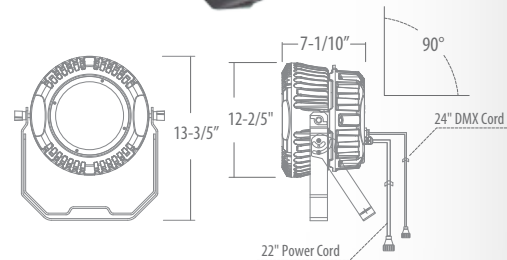

**SS2-RBGW-8R-10 (80W)**

10-LED 2,500LM ADJUSTABLE RGBW  
120V-240V AC input

**SS2-RBGW-8R-15 (110W)**

15-LED 3,500LM ADJUSTABLE RGBW LIGHT  
120V-240V AC input

**SS2-RBGW-120R (120W)**

400LM RGBW ADJUSTABLE ROUND FLOOD  
/ SPOT LIGHT DOWNLIGHT OR ADJUSTABLE