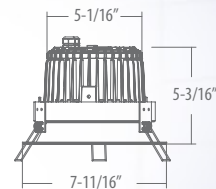

SS2R-4 (32W), 120V/277V

1100LM 4-LED RGBW HIGH POWER
RECESSED DOWNLIGHT