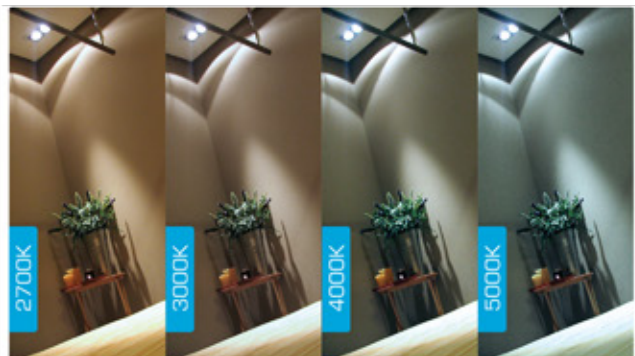

TRUE WHITE LIGHT

Catch Coloronix products in action by visiting our online You Tube channel at <http://www.youtube.com/user/coloronix>