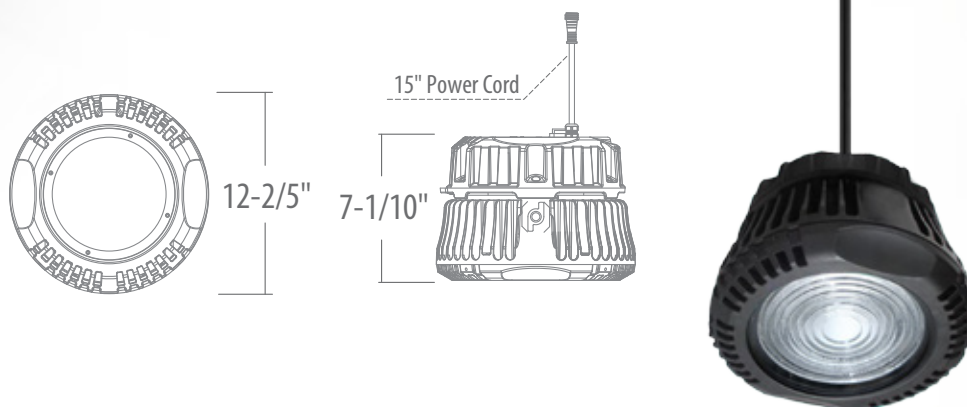

ColorHang

Pendant Lighting

Pendant style, Modern Design, Color Changing fixtures for use as house lights, in theatres, houses of worship, retail, hospitality and casinos. Direct 120/277V power eliminates the need for low voltage wiring.

SP2-RGBW-120R (120W)
2,200LM RGBW ADJUSTABLE ROUND
FLOOD LIGHT (PENDANT OR ADJUSTABLE)

ORDERING

example: SP2-RGBW-8R-10-B35/SWR-DMX-WL-80

HOUSING	BEAM SPREAD	ACCESSORIES
SP2-RGBW-120R	-B35 : 35° Flood	/SWR-PWR-WL-80 : 80" Power Jumper /SWR-PWR-WL-60-PI : 60" Plug-in Cord /SWR-DMX-WL-80 : 80" DMX/Data Jumper /SWR-DMX-WL-300 : 300" (25) Data Cable Interconnect