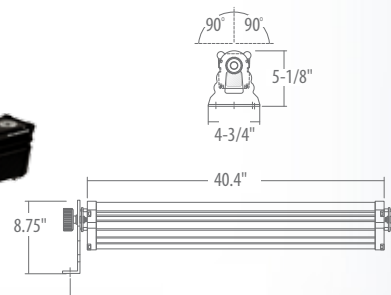

SS2-RBGW-18L-18 (105W)

40" ADJUSTABLE RGBW LINEAR FLOOD
/ SPOT LIGHT