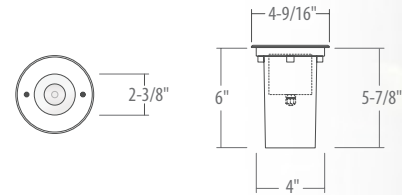

ColorFlush

In-Ground

Performance, Beauty and Durability combine in a compact, sleek design to bring color changing in-ground fixtures to the next level. Ideal for atriums, common areas, high end hospitality, landscape and path finding, these luminaires will add color and life to any environment.

- Low Voltage Operation
- Die-Cast 316L Stainless Steel

SG3-RGBW-1R (6W)
RGBW PATHWAY / IN GROUND LIGHT