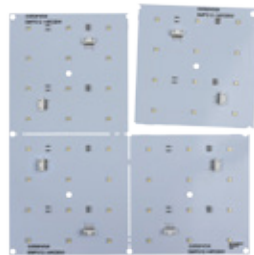

ColorSheet

Indirect/ Direct Lighting

Versatile, Flexible building blocks of color changing allow you to create a wide variety of configurations and patterns. 12" x 12" Color Sheets can be broken into 6" x 6" blocks for ultimate flexibility in design and installation.

- Cuttable

SMPS12-14RGBW (14W)
12" SQUARE RGBW / R63W PANEL

ORDERING

example: SMPS12-14RGBW/LD533V024-1277-96-JB

ITEMS

ACCESSORIES

SMPS12-14RGBW

- /LD533V024-1277-96-JB : 96W 120V/277V Power Supply with Junction Box
- /SDE24V24RGBW-400 : 4 Channel 200W DMX Data Enabler
- /SWR5SM-60 : 60" 5 Wire SM Power Feed
- /SWR5SM-24 : 24" 5 Wire SM Power Feed
- /SWR5SM-4 : 4" 5 Wire SM Jumper