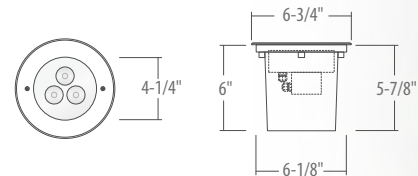

SG3-RGBW-3R (15W)
RGBW PATHWAY / IN GROUND LIGHT

ORDERING

example: SG3-RGBW-1R-B60/LD533V024-1277-96-JB

HOUSING	BEAM SPREAD	ACCESSORIES
SG3-RGBW-1R	-Blank : 25° Optic	/LD533V024-1277-96-JB : 96W 120V/277V Power Supply with Junction Box
SG3-RGBW-3R	-B60 : 60° Optic	/SDE24V24RGBW-400 : 4 Channel 200W DMX Data Enabler