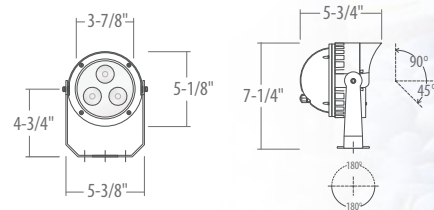

ColorFlood

Mini 24V

Designed to enhance landscape, trees, signage. For smaller projects requiring minimal color changing flood lighting. RGBW design allows fine-tuned pastel colors, saturated hues without sacrificing illumination brightness.

- Above-Grade Fixture
- Smooth and flicker-free dimming of all colors down to 1%
- Multiple Beam Spreads

SS3-RGBW-3R (15W)
RGBW FLOOD / SPOT LANDSCAPE LIGHT

ORDERING

example: SS3-RGBW-3R-B60/LD533V024-1277-96-JB

HOUSING	BEAM SPREAD	ACCESSORIES
SS3-RGBW-3R	-Blank : 25° Optic -B60 : 60° Optic	/LD533V024-1277-96-JB : 96W 120V/277V Power Supply with Junction Box /SDE24V24RGBW-400 : 4 Channel 200W DMX Data Enabler