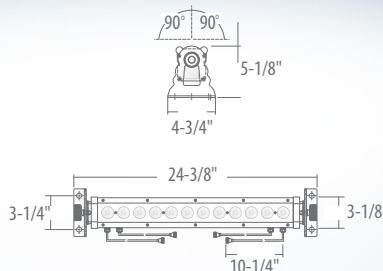

SS2-RBG-3L-12 (45W)

24" ADJUSTABLE RBG LINEAR FLOOD
/ WALL WASH