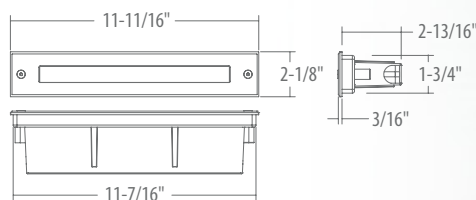

ColorFlush

Pathway & Step Lighting

Low-Level Illumination of Pathways, Steps, Corridors. Designed to enhance the overall aesthetic of your environment and provide subtle directional and safety lighting.

- Low Voltage Operation

SWS2-V024W (6W)
12" RGBW PATHWAY LIGHT