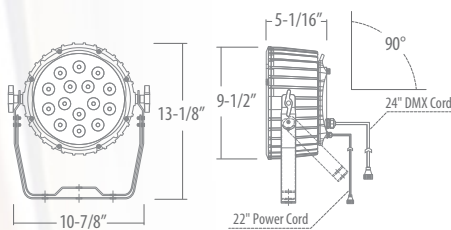

SS2-RBGW-8R-15 (110W)

15-LED 3,500LM ADJUSTABLE RGBW LIGHT
120V-240V AC input