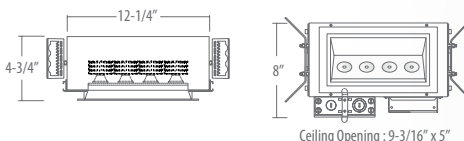

SR49LED71 (40W)

4" x 9" RGBW RECESSED WALL WASH