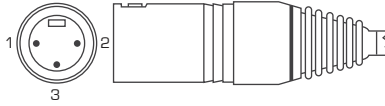

XLR3 DMX

PIN 1	DMX Ground
PIN 2	DMX -
PIN 3	DMX+