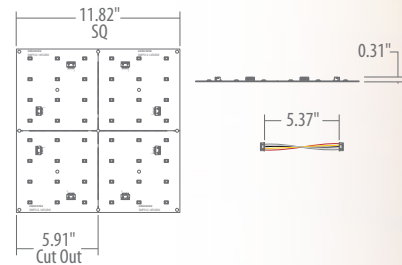

ColorSheet

Indirect/ Direct Lighting

Versatile, Flexible building blocks of color changing allow you to create a wide variety of configurations and patterns. 12" x 12" Color Sheets can be broken into 6" x 6" blocks for ultimate flexibility in design and installation.

- Cuttable

SMPS12-14RGBW (14W)
12" SQUARE RGBW / R63W PANEL

ORDERING

example: SMPS12-14RGBW/LD533V024-1277-96-JB

ITEMS

ACCESSORIES

SMPS12-14RGBW

- /LD533V024-1277-96-JB : 96W 120V/277V Power Supply with Junction Box
- /SDE24V24RGBW-400 : 4 Channel 200W DMX Data Enabler
- /SWR5SM-60 : 60" 5 Wire SM Power Feed
- /SWR5SM-24 : 24" 5 Wire SM Power Feed
- /SWR5SM-4 : 4" 5 Wire SM Jumper