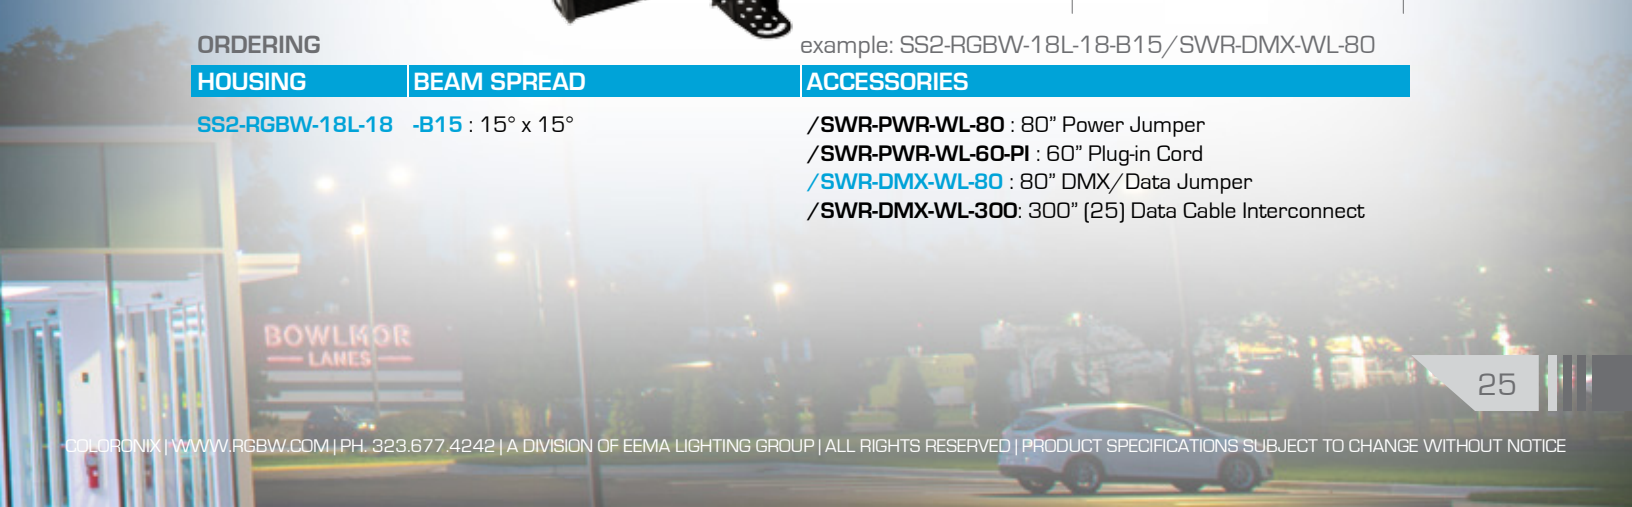

### SS2-RBGW-18L-18 (105W)

40" ADJUSTABLE RGBW LINEAR FLOOD  
/ SPOT LIGHT

**ORDERING**

example: SS2-RBGW-18L-18-B15/SWR-DMX-WL-80

HOUSING	BEAM SPREAD	ACCESSORIES
SS2-RBGW-18L-18	-B15 : 15° x 15°	/SWR-PWR-WL-80 : 80" Power Jumper /SWR-PWR-WL-60-PI : 60" Plug-in Cord /SWR-DMX-WL-80 : 80" DMX/Data Jumper /SWR-DMX-WL-300 : 300" (25) Data Cable Interconnect