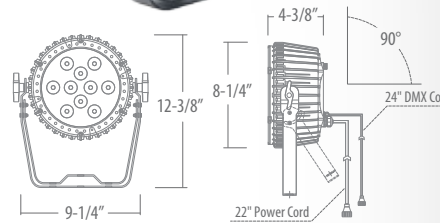

SS2-RBGW-8R-10 (80W)

10-LED 2,500LM ADJUSTABLE RGBW
120V-240V AC input