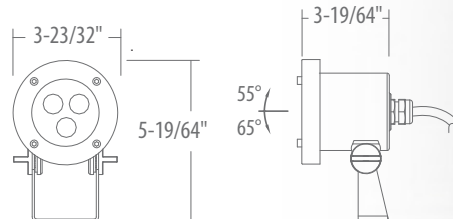

ColorFlood Aqua

Underwater

For use in Fountains, water elements, and water features indoors or out. High-quality, color-changing fixtures for high impact effects. RGB design allows fine-tuned pastel colors, saturated hues without sacrificing illumination brightness..

- Above-Grade Fixture
- Smooth and flicker-free dimming of all colors down to 1%
- Multiple Beam Spreads
- Underwater Rated
- Die-Cast 316L Stainless Steel

SS6-RGB-3R (15W)
3" RGB ADJUSTABLE ROUND FLOOD
/ SPOT UNDERWATER LIGHT