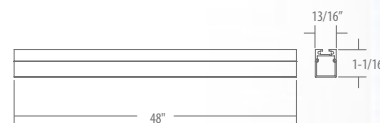

STK48 (15W)
48" RGBW COLORSTICK