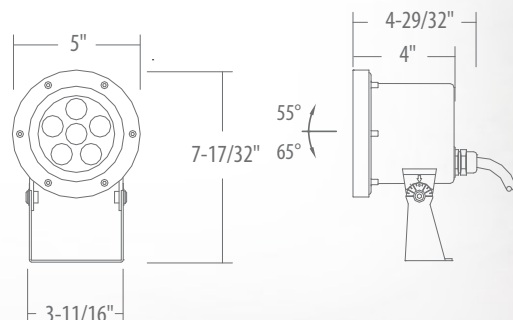

SS6-RGB-6R (30W)
5" RGB ADJUSTABLE ROUND FLOOD
/ SPOT UNDERWATER LIGHT