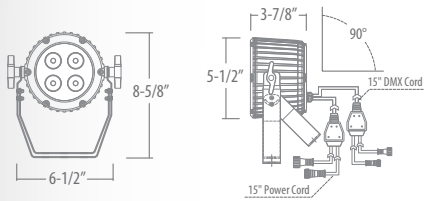

SS2-RBGW-8R-04 (32W)

4-LED 1,100LM ADJUSTABLE RGBW
120V-240V AC input