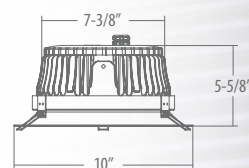

SS2R-10 (80W), 120V/277V

2500LM 10-LED RGBW HIGH POWER
RECESSED DOWNLIGHT

ORDERING

HOUSING

SS2R-4 : 1100lm 4-LED RGBW High Power Recessed Downlight
SS2R-10 : 2500lm 10-LED RGBW High Power Recessed Downlight

example: SS2R-4