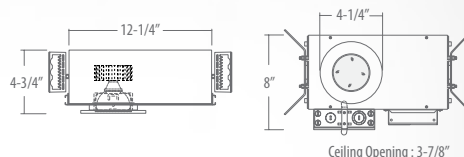

SR3LED01 (9W)

3" RGBW LENSED DOWNLIGHT