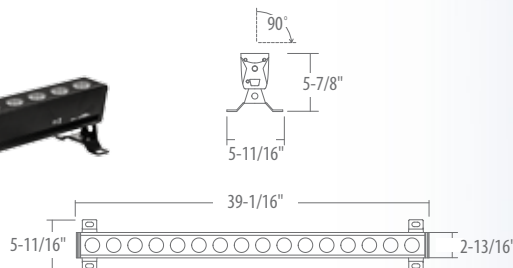

SS2-5L-16-RGBW (76W)

40" ADJUSTABLE RGBW LINEAR FLOOD
/ SPOT LIGHT