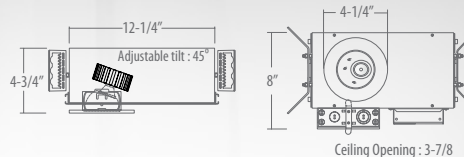

SR3LED71 (9W)

3" RGBW DOWNLIGHT & WALL WASH