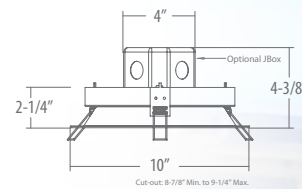

SPDR8 (15W), 24V

1400LM 8" DIRECT VIEW
RECESSED DOWNLIGHT

ORDERING

HOUSING

SPDR8

ACCESSORIES

/LD533V024-1277-96-JB : 96W 120V/277V Power Supply with Junction Box
/SDE24V24RGBW-400 : 4 Channel 200W DMX Data Enabler

example: SPDR8/LD533V024-1277-96-JB