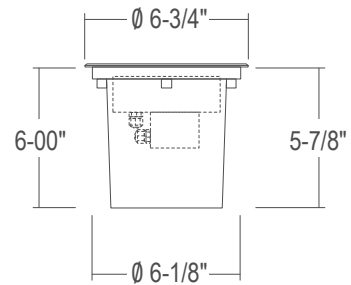

Faceplate

Machined and beveled round 316 marine grade stainless steel corrosion resistance ring faceplate. Installed by two (2) captive, tamper resistant, stainless steel screws

COLOR DETAILS

DirectDMX Color Control: Color controlled with USITT DMX512A Standard Protocol to work with Coloronix or 3rd Party DMX Systems such as the Color Kinetics® iPlayer 3

Wireless Bluetooth Control: Bluetooth control via wireless. Call up standard colors or shows. One Bluetooth enabler per zone.

Static Color Available: All Std. Colors, Consult Factory.

Dimming: Smooth and flicker-free dimming of all colors down to 1% using Patented Color Mixing and Dimming technologies developed at Philips Color Kinetics®

Color Mixing: Using InternaMix™ proprietary technology, colors are efficiently blended together through an internal mixing chamber. The one-color output reduces unsightly views of isolated Red, Green and Blue Diodes for a seamless rainbow-free appearance.

SAFETY

Complies to UL1598 and ANSI/UL 8750. IP67 (suitable for wet location and concrete pour)

LED Die Colors:
Red (620-635nm) Blue (450-465nm)
Green (520-535nm) Neutral White (4000k)

ORDERING

example:
SG3-RGBW-3R-B60

HOUSING	BEAM SPREAD
SG3-RGBW-3R	BLANK: 25 DEGREE OPTIC -B60: 60 DEGREE OPTIC

FOOT CANDLE: SG3-RGBW-3R

Height	FC	Beam Spread
15'	16	56"
10'	39	47"

FOOT CANDLE: SG3-RGBW-3R-B60

Height	FC	Beam Spread
15'	1.8	66"
10'	3.6	57"

LD533V024-1227-96-JB
96W UL Listed Class II Power Supply
120V-277V Input
Electrical Junction Box Included
Each power supply energizes up to 6 lights.