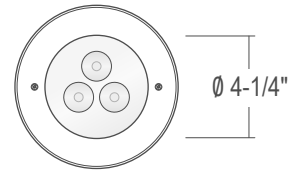

Faceplate

Machined and beveled round 316 marine grade stainless steel corrosion resistance ring faceplate. Installed by two (2) captive, tamper resistant, stainless steel screws

COLOR DETAILS

DirectDMX Color Control: Color controlled with USITT DMX512A Standard Protocol to work with Coloronix or 3rd Party DMX Systems such as the Color Kinetics® iPlayer 3

Wireless Bluetooth Control: Bluetooth control via wireless. Call up standard colors or shows. One Bluetooth enabler per zone.

Static Color Available: All Std. Colors, Consult Factory.

Dimming: Smooth and flicker-free dimming of all colors down to 1% using Patented Color Mixing and Dimming technologies developed at Philips Color Kinetics®

Color Mixing: Using InternaMix™ proprietary technology, colors are efficiently blended together through an internal mixing chamber. The one-color output reduces unsightly views of isolated Red, Green and Blue Diodes for a seamless rainbow-free appearance.

SAFETY

Complies to UL1598 and ANSI/UL 8750. IP67 (suitable for wet location and concrete pour)

LED Die Colors:
Red (620-635nm) Blue (450-465nm)
Green (520-535nm) Neutral White (4000k)

ORDERING

example:
SG3-RGBW-3R-B60

HOUSING	BEAM SPREAD
SG3-RGBW-3R	BLANK: 25 DEGREE OPTIC -B60: 60 DEGREE OPTIC

FOOT CANDLE: SG3-RGBW-3R

Height	FC	Beam Spread
15'	16	56"
10'	39	47"

FOOT CANDLE: SG3-RGBW-3R-B60

Height	FC	Beam Spread
15'	1.8	66"
10'	3.6	57"

LD533V024-1227-96-JB
96W UL Listed Class II Power Supply
120V-277V Input
Electrical Junction Box Included
Each power supply energizes up to 6 lights.